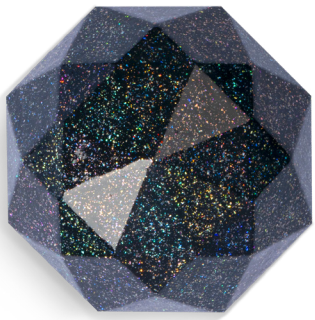

44380
FULL SPECTRUM